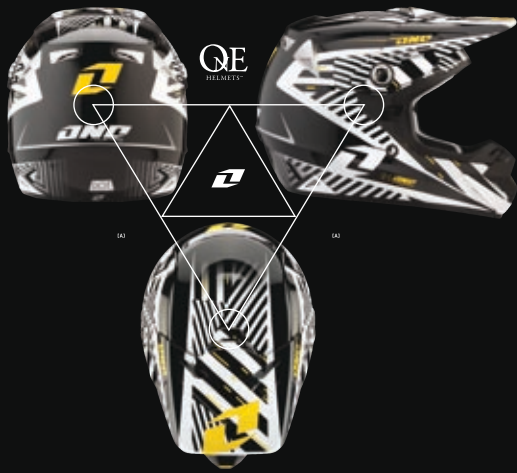

33
RAIDER™ DIGITAL
NAVY / BLUE / WHITE

One Industries is proud to introduce the Raider. Specifically designed from the ground up to meet the needs of aspiring young riders, the Raider is a helmet of incredible detail, boasting numerous technical features. Unlike other kids' helmets that are scaled-down versions of the adult models, the Raider was designed specifically to be One Industries' one and only youth helmet.

34
RAIDER™ TORMENT
RED / BLACK

Featuring a PC Alloy shell with super-sleek lines and flowing streamlined ridges, the Raider looks as trick as it truly performs. Complete with a removable moisture-wicking Nylex liner and venting channels that optimize ventilation and over-the-head airflow. Further technically advanced details include large visor screws making it easy for small hands to adjust the visor, a fully vented mouthguard, and meticulously designed and crafted eyeport beading.

The Raider is a testament that form and function can coexist in a package that embodies the progressive style demanded by young motocrossers.

35
RAIDER™ MONSTER
BLACK / WHITE / GOLD

HOW SOON IS NOW.

BLAKE DUNGEY
AGE 14