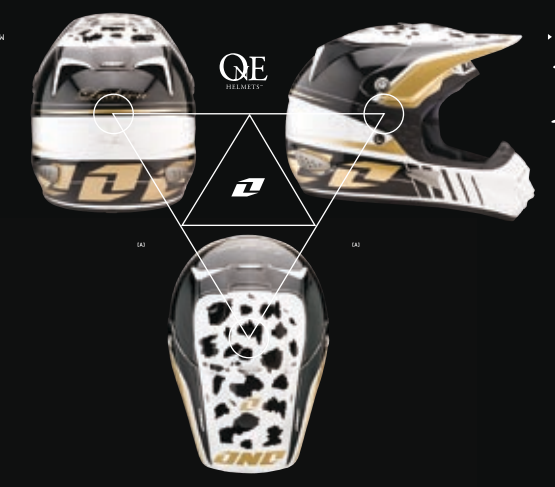

ITEM
TROOPER RACE

COLOR
CHARCOAL / BLACK / YELLOW

PART NUMBERS

- XS → 80013-109-050
- SM → 80013-109-051
- MD → 80013-109-052
- LG → 80013-109-053
- XL → 80013-109-054
- XXL → 80013-109-055

ONE HELMETS

RIDER
RYAN DUNGEY

TEAM
ROCKSTAR MAKITA SUZUKI

CREDITS
PHOTO: DIMITRI COSTE

RYAN DUNGEY
AGE 19

A
MAN
WITH
A PLAN.

ITEM **TROOPER RON LECHIEN REPLICA**
COLOR **BLUE / GREEN**

- PART NUMBERS
- XS → 80-900432
 - SM → 80-900433
 - MD → 80-900434
 - LG → 80-900435
 - XL → 80-900436
 - XXL → 80-900437