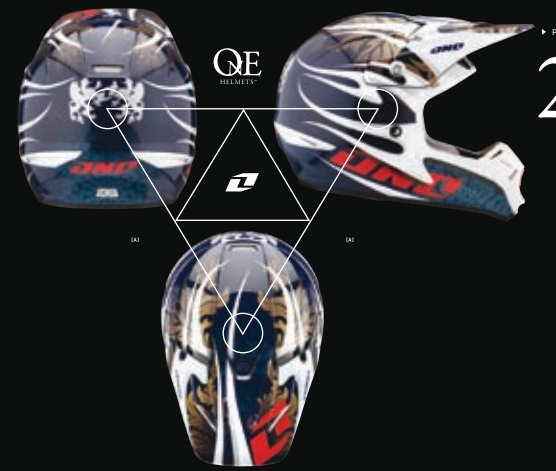

ONE HELMETS

RIDER
ANDREW MCFARLANE TEAM
MOTOSPORT KAWASAKI

CREDITS
PHOTO: DIMITRI COSTA

ANDREW MCFARLANE
AGE 31

BEEN
AROUND
THE
WORLD.

ITEM
KOMBAT FLAMES

COLOR
BLACK / RED / GOLD

- PART NUMBERS
- XS → 80004-105-050
 - SM → 80004-105-051
 - MD → 80004-105-052
 - LG → 80004-105-053
 - XL → 80004-105-054
 - XXL → 80004-105-055

ITEM
KOMBAT FLAMES

COLOR
NAVY / BLUE / WHITE

- PART NUMBERS
- XS → 80004-104-050
 - SM → 80004-104-051
 - MD → 80004-104-052
 - LG → 80004-104-053
 - XL → 80004-104-054
 - XXL → 80004-104-055

ITEM
KOMBAT CHAOS