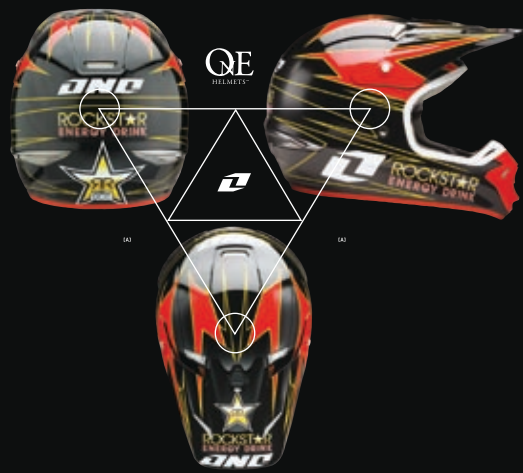

ITEM **KOMBAT ROCKSTAR ENERGY** / COLOR

1. PART NUMBERS
2. XS → 80-901242
   - SM → 80-901243
   - MD → 80-901244
   - LG → 80-901245
   - XL → 80-901246
   - XXL → 80-901247

ITEM **KOMBAT FLOURISH** / COLOR **BLACK / WHITE / PINK**

1. PART NUMBERS
2. XS → 80005-107-050
   - SM → 80005-107-051
   - MD → 80005-107-052
   - LG → 80005-107-053
   - XL → 80005-107-054
   - XXL → 80005-107-055