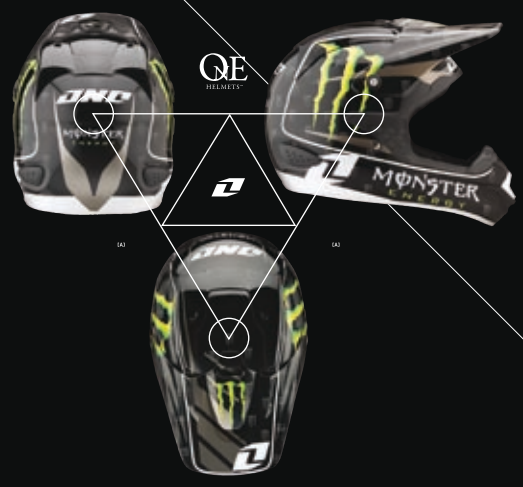

ITEM
**TROOPER MONSTER
HAMBLIN REPLICA**

COLOR
/

1. PART NUMBERS
2. XS → 80012-157-050
   - SM → 80012-157-051
   - MD → 80012-157-052
   - LG → 80012-157-053
   - XL → 80012-157-054
   - XXL → 80012-157-055