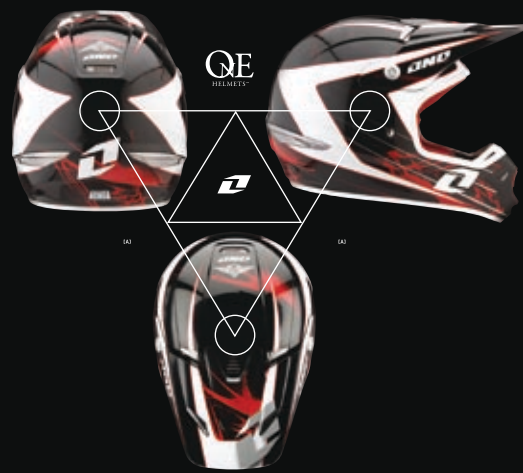

ITEM
KOMBAT CHAOS

COLOR
BLACK / RED

1. PART NUMBERS
2. XS → 80002-102-050
   - SM → 80002-102-051
   - MD → 80002-102-052
   - LG → 80002-102-053
   - XL → 80002-102-054
   - XXL → 80002-102-055

1. PART NUMBERS
2. XS → 80-901322
   - SM → 80-901323
   - MD → 80-901324
   - LG → 80-901325
   - XL → 80-901326
   - XXL → 80-901327

ITEM
KOMBAT MONSTER III

COLOR
/